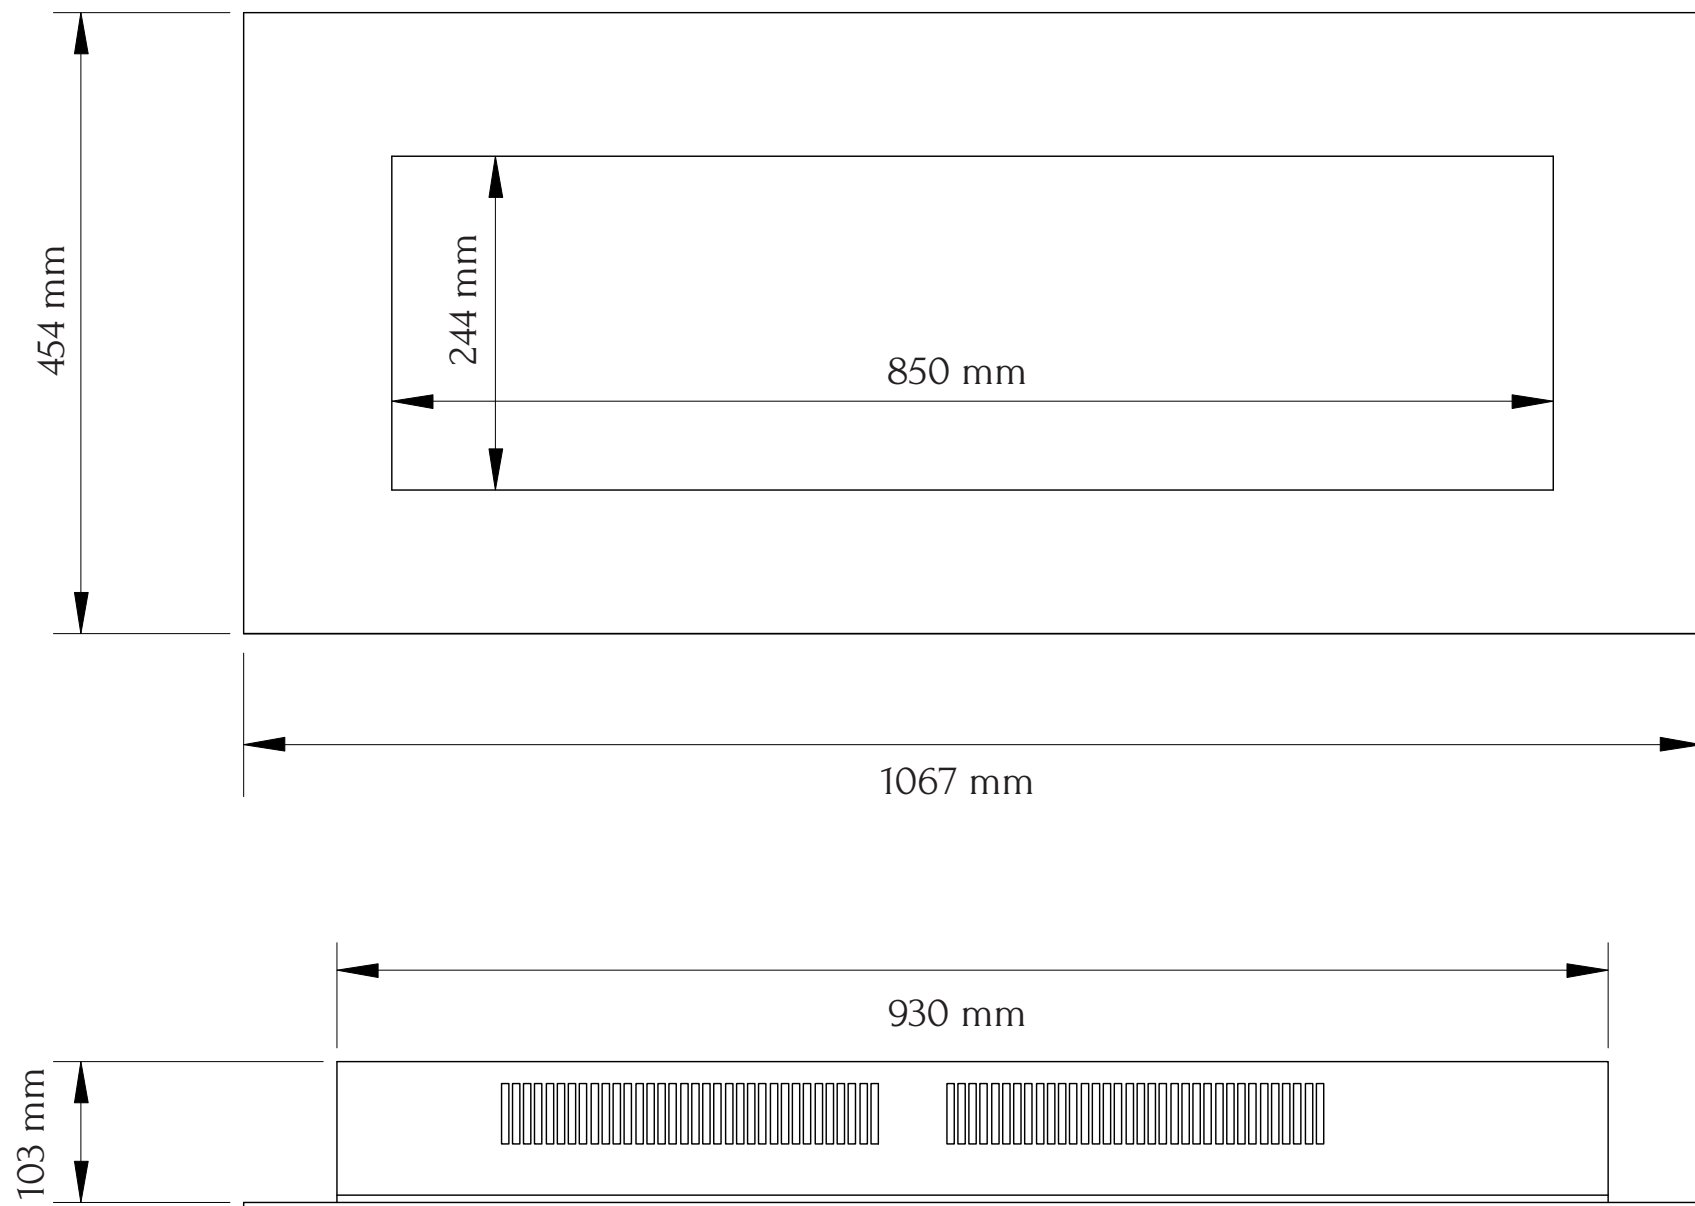

TECHNICAL SPECIFICATIONS		
VOLTS		120
AMPS		12.5
WATTS		1500
HEATER	HIGH	1500 watts
	LOW	750 watts
NO HEATER		19 watts
LAMPS	QUANTITY	LED
	WATTS	
	TOTAL WATTS	22 watts
ROTOR MOTOR		1 at 5 watts
HEIGHT, WIDTH, DEPTH		16 5/8 x 36 5/8 x 4
GLASS VIEWING OPENING		9 5/8 x 33 1/2
SURROUND SIZE		17 7/8 x 42
SHIPPING SIZE		21 x 45 1/2 x 7
SHIPPING WEIGHT		56 lbs
GLASS SURROUND	UNIT	
		Included
PLUG LOCATION		Left Side
CORD LENGTH		76"
APPROX. HEATING AREA		400 sq ft

SERIES WALL MOUNT	MODEL WM-SLIM-42		REV 1
SCALE 1" = 1'-0"	DATE: 9/1/2014		SHEET 1 OF 1

TECHNICAL SPECIFICATIONS		
VOLTS		120
AMPS		12.5
WATTS		1500
HEATER	HIGH	1500 watts
	LOW	750 watts
NO HEATER		19 watts
LAMPS	QUANTITY	LED
	WATTS	
	TOTAL WATTS	22 watts
ROTOR MOTOR		1 at 5 watts
HEIGHT, WIDTH, DEPTH		42.1 x 93 x 10.3 cm
GLASS VIEWING OPENING		24.4 x 85 cm
SURROUND SIZE		45.4 x 106.7 cm
SHIPPING SIZE		52.7 x 115.3 x 17.3 cm
SHIPPING WEIGHT		25 kg
	UNIT	
GLASS SURROUND		Included
PLUG LOCATION		Left Side
CORD LENGTH		193 cm
APPROX. HEATING AREA		37 sqm

SERIES	MODEL		REV
WALL MOUNT	WM-SLIM-42		1
SCALE 1:12	DATE: 9/1/2014	SHEET 1 OF 1	